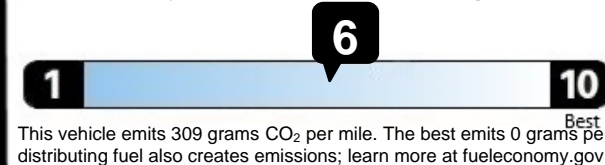

OPTIONAL EQUIPMENT AND OTHER ITEMS

Manufacturer's Suggested Retail Price	\$24,795.00
Exterior Color: Ice Silver Metallic	
Full Tank of Gas	INCLD
Option Package: 02	
ALLOY WHEEL PACKAGE SUGGESTED VALUE	\$1,200.00
17" Alloy Wheels	
Roof Rails - Black Finish	
ALLOY WHEEL PACKAGE DISCOUNT	-\$600.00
ALLOY WHEEL PACKAGE PRICE	\$600.00
Cargo Cover	\$181.00
Rear Bumper Cover	\$159.00
All Weather Floor Liners	\$132.00
Cargo Tray	\$121.00
Cargo Net	\$52.00

EPA DOT Fuel Economy and Environment

Gasoline Vehicle

Fuel Economy

29 MPG
combined city/hwy

26 MPG
city

33 MPG
highway

3.4 gallons per 100 miles

Small SUVs range from 16 to 120 MPG.
The best vehicle rates 141 MPGe.

You save \$500
in fuel costs
over 5 years
compared to the
average new vehicle.

Annual fuel cost
\$1,400

Fuel Economy & Greenhouse Gas Rating (tailpipe only)

Smog Rating (tailpipe only)

Actual results will vary for many reasons, including driving conditions and how you drive and maintain your vehicle. The average new vehicle gets 27 MPG and costs \$7,500 to fuel over 5 years. Cost estimates are based on 15,000 miles per year at \$2.70 per gallon. MPGe is miles per gallon equivalent. Vehicle emissions are a significant cause of climate change and smog.